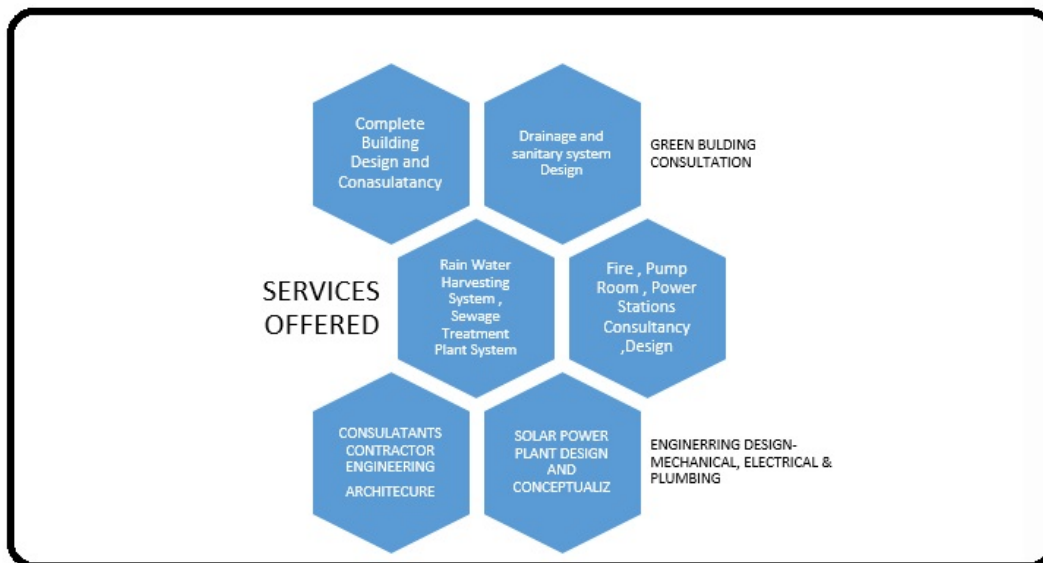

OM JYOTI

ENGINEERING ENTERPRISES

CORPORATE PROFILE

Renovation

Project Management & Design Engineering

Project Management

- Project Management Consultancy
- Deployment of Professional Site Supervisors
- Cost Estimation & Budgeting using Building Information Modeling
- Team Mobilization

Design Engineering

- Design & Build
- Integrated Design with Site Supervision
- Engineered Design - Structural
- Engineered Design - Mechanical, Electrical & Plumbing
- Green Building Consultation

Construction Business Management

Project Management

Expertise into creating and Implementing a complete Project Management Plan for your construction project. The Plans cover all 4 verticals : Design, Procurement, Liaison & Construction.